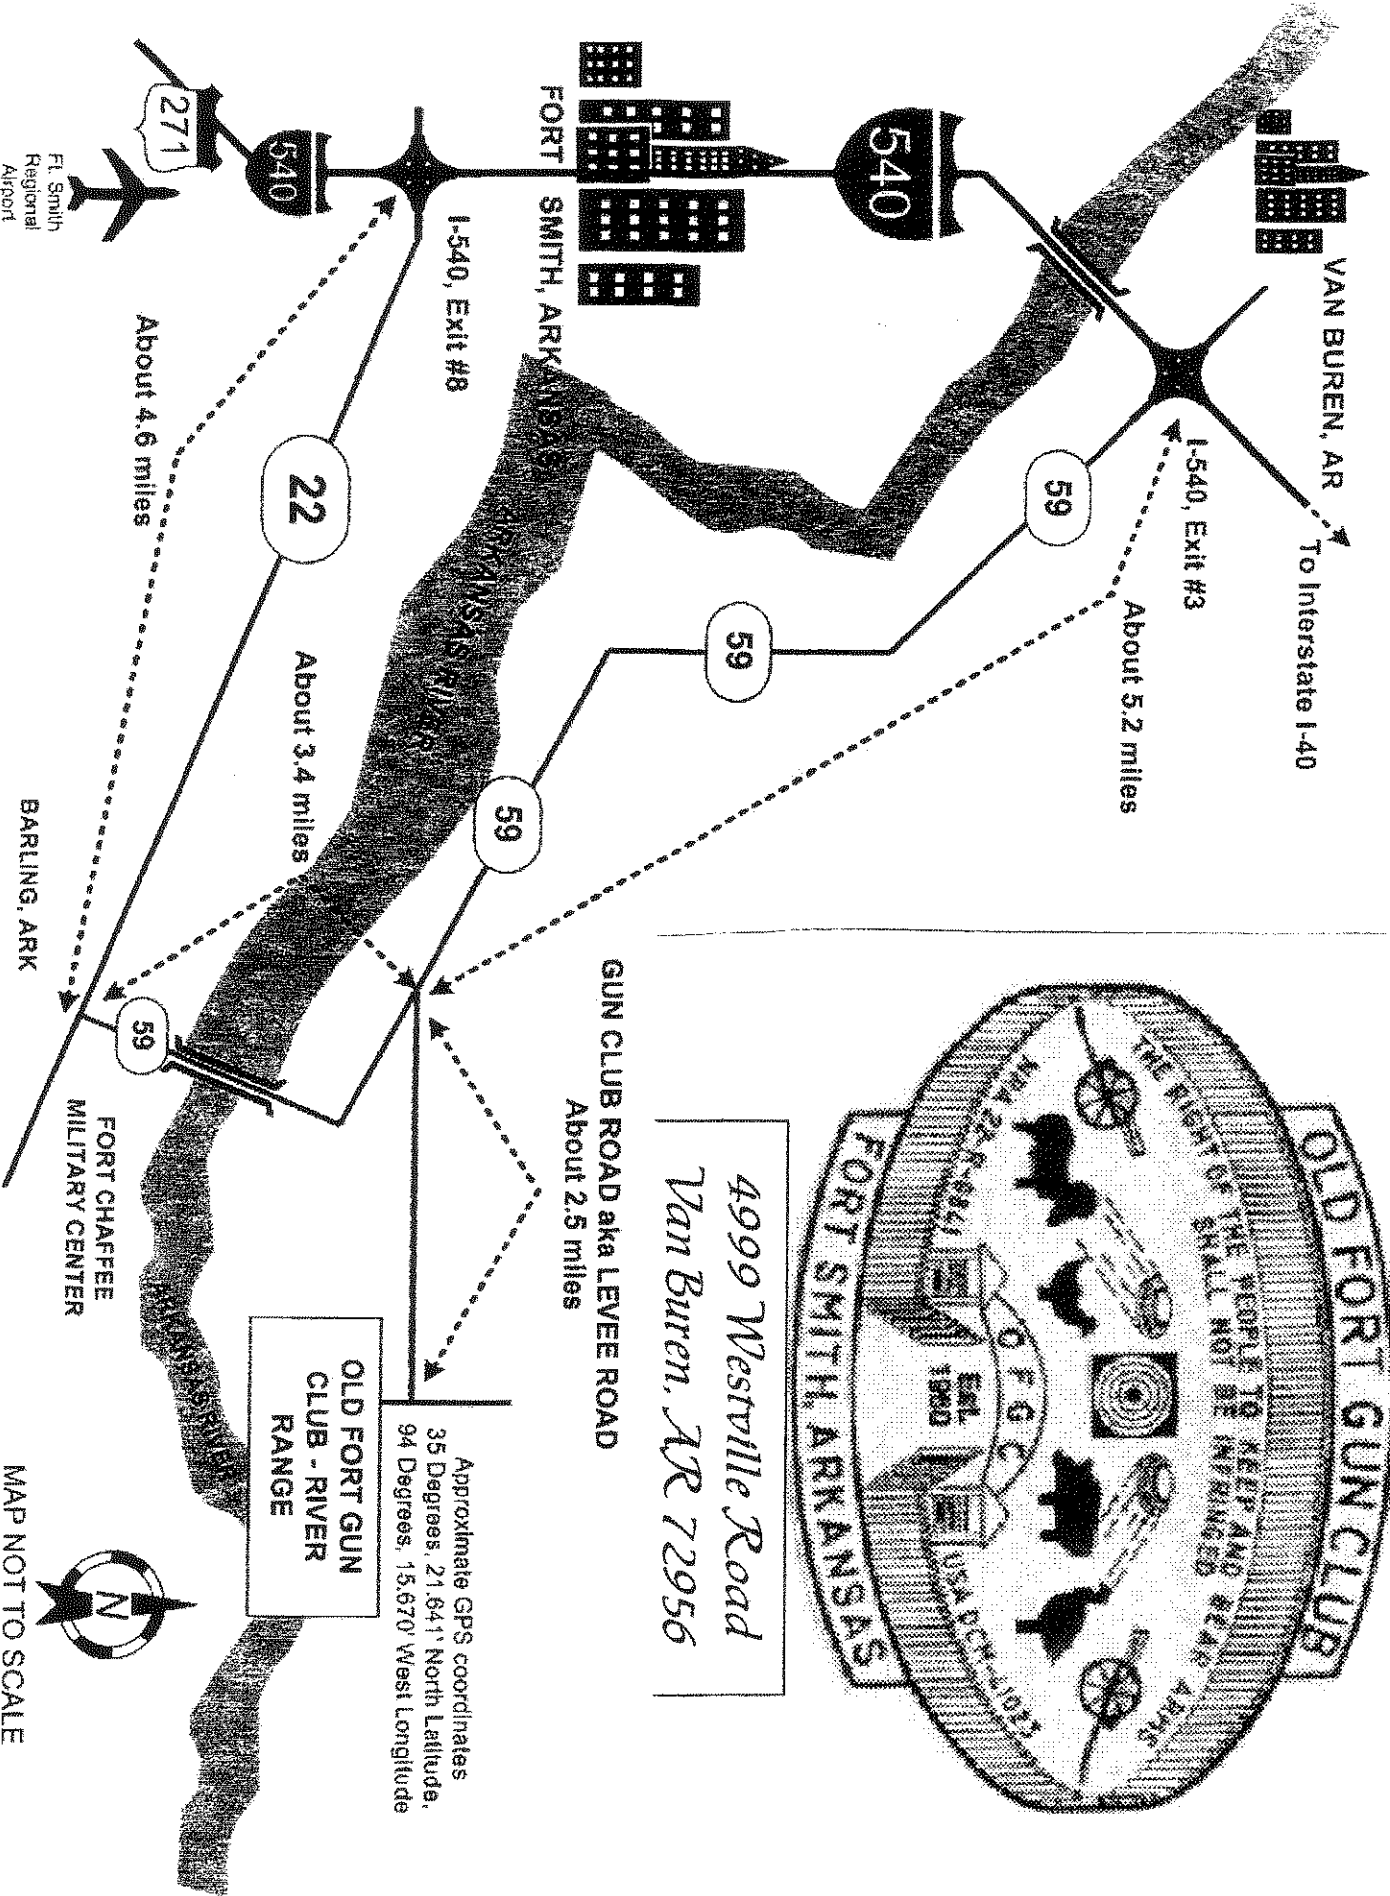

4999 Westville Road
 Van Buren, AR 72956

GUN CLUB ROAD aka LEVEE ROAD
 About 2.5 miles

OLD FORT GUN
 CLUB - RIVER
 RANGE

Approximate GPS coordinates
 35 Degrees, 21.641' North Latitude,
 94 Degrees, 15.670' West Longitude

MAP NOT TO SCALE